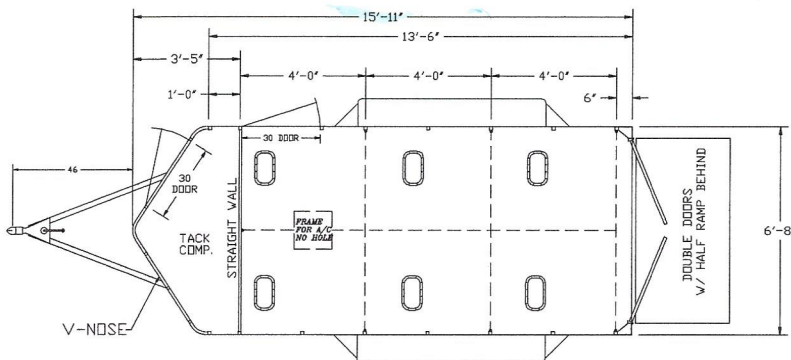

SHOWPRO

BY CM TRAILERS

CM SHOWPRO

STEEL BUMPER PULL SHEEP/SWINE TRAILER W/ FRONT STRAIGHT TACK ROOM & WEDGE NOSE
7,000 GVWR WITH A BASE MODEL WEIGHT OF 3010 LBS.

FEATURES

- All steel frame w/ 16 gauge galvalneal side panels, slats, front, & straight wall
- Tongue: 2"x4"x3/16" Rectangular tube tongue
- Mainframe: 2"x3"x3/16 Rectangular tube
- Wall uprights: 1-1/4" x 1-1/4" 14 gauge tube
- Roof: 1" x 1" 16 gauge roof bows
- Low profile 6" radius 20 gauge galvalneal roof
- Chrome trim w/ colored vinyl insert
- Wedge front
- Aluminum tread plate gravel guard on front & fenders
- 2" x 8" treated wood floor (stock area)
- Steel floor tack area
- 3 Air gaps each side of stock area (Roadside & Curbside)
- Slide-in plexiglass to cover air spaces on both sides
- Greasable exterior hinges
- Tag bracket
- Automotive grade 12 step paint process

AVAILABLE SIZES

- 16' x 6'-8" x 6' W/2-3500# Axles, 15" tires & 6-hole wheels

UNDERCARRIAGE

- Rubber torsion axles w/ four-wheel independent suspension & greasable hubs for easy lubrication
- Forward self adjusting electric brakes on both axles
- Tires on silver modular wheels w/ chrome center caps
- Spare tire rack in tack room

- DOT LED required lighting
- Dome lights (1 in tack room & 2 in stall area)
- Load lights (2 at rear)

FRONT TACK EQUIPMENT

- Front straight tack room (tack room size - 40")
- Full height straight partition wall between stock & front tack room
- 30" Full tack door w/ recessed locking handle & hold back (located on curb side of nose)
- Bridle hooks (6)

AVAILABLE OPTIONS

- Spare Tire
- Aluminum Wheels
- Mats in dressing room
- Mats in Cargo Area
- 110 Package
- Interior Lights
- Exterior lights
- Graphics package

BASE MODEL PRICING

PART#	GVWR	Description	Price
ShowPro	7,000	16 x 6'8 x 6' W/2-3500# Axles	\$8,050.00